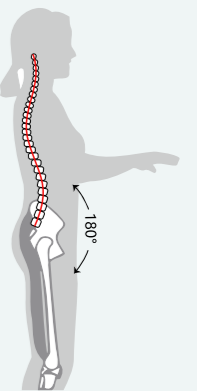

Neo is a new concept sit stand chair, different from the traditional office chair, this chair is actively promote correct spinal alignment and improve blood circulation. It could be in good status of work for a long time.

**360 Swivel**  
Move with you for balance

**Mobis**  
Posture: Perching

**Locus Seat**  
Posture: Leaning

**Standing Desk**  
Posture: Standing