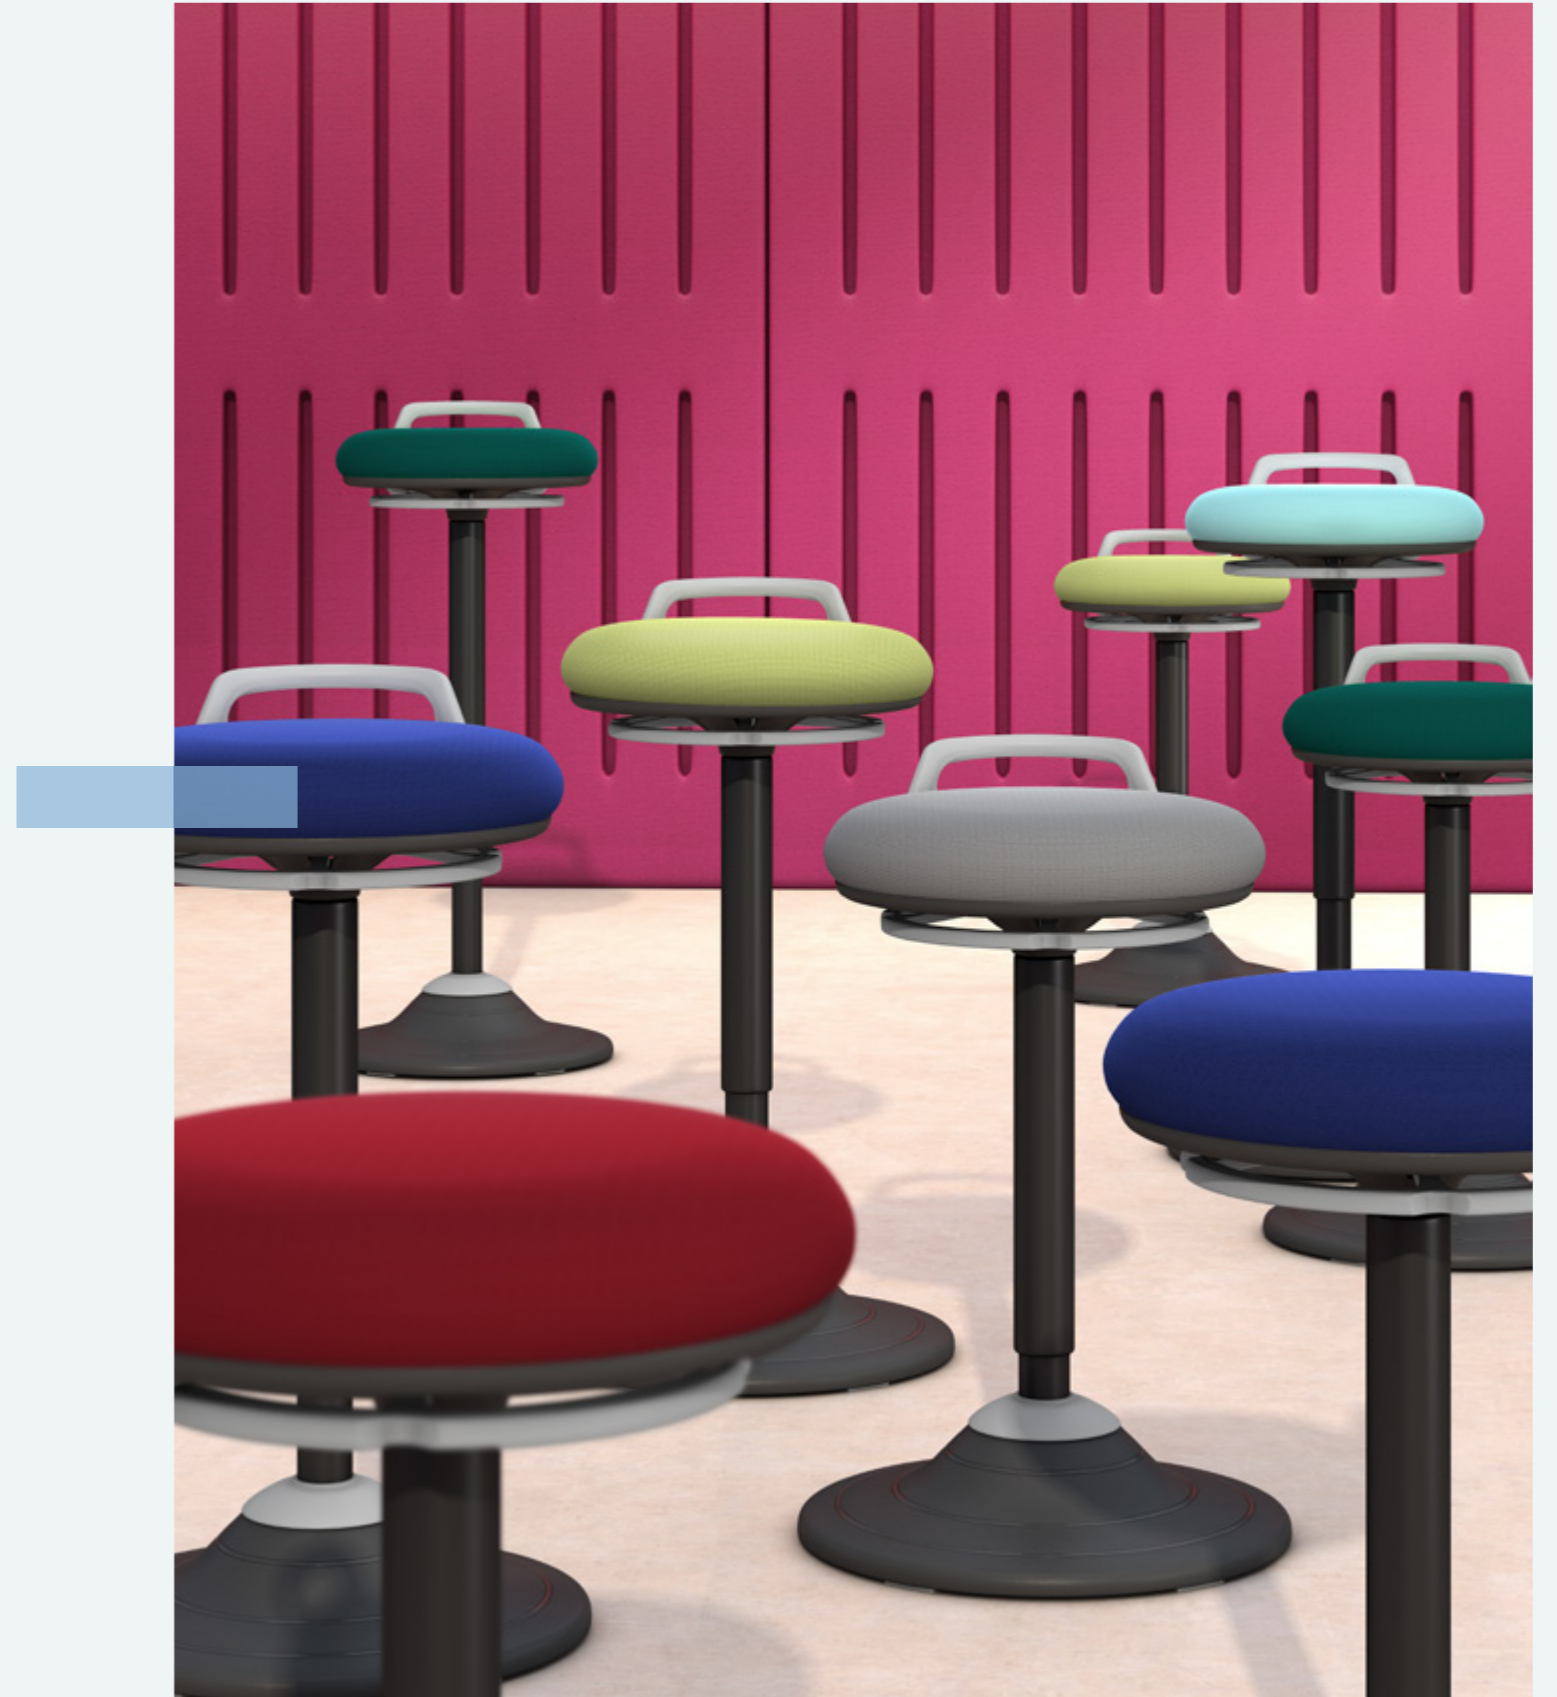

Various Height

No other task chair is so well adapted to Sitting at different heights

Neo meets the modern demands of seating with comfort and style. He has an adjustable seat height, which allows you to switch between sitting and standing.

To meet the needs of different people, Neo chair gaslift has two optional strokes, 160 and 260mm. It could be choosed according to your needs.

Neo seat height adjustment allows users, whether tall, short or in-between, to adjust their chairs for maximum comfort. The gray paddle is for height adjustment and the round design is easy to reach. It makes you easy to adjust the seat height.