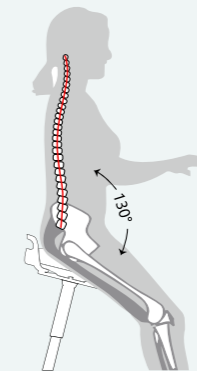

Mobis
Posture: Perching