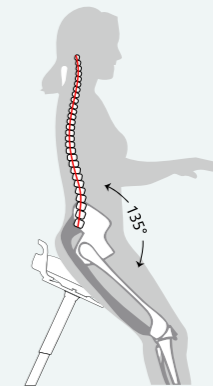

Neo Benefits For Health .

Neo chair actively promote correct spinal alignment.

A sit-stand chair allows you to work upright and maintain a good posture while taking the weight off your feet at the same time. Essentially, with a sit-stand chair, you can easily stand even without the physical stamina and energy needed to maintain that posture.

Neo is a new concept sit stand chair, different from the traditional office chair, this chair is actively promote correct spinal alignment and improve blood circulation. It could be in good status of work for a long time.